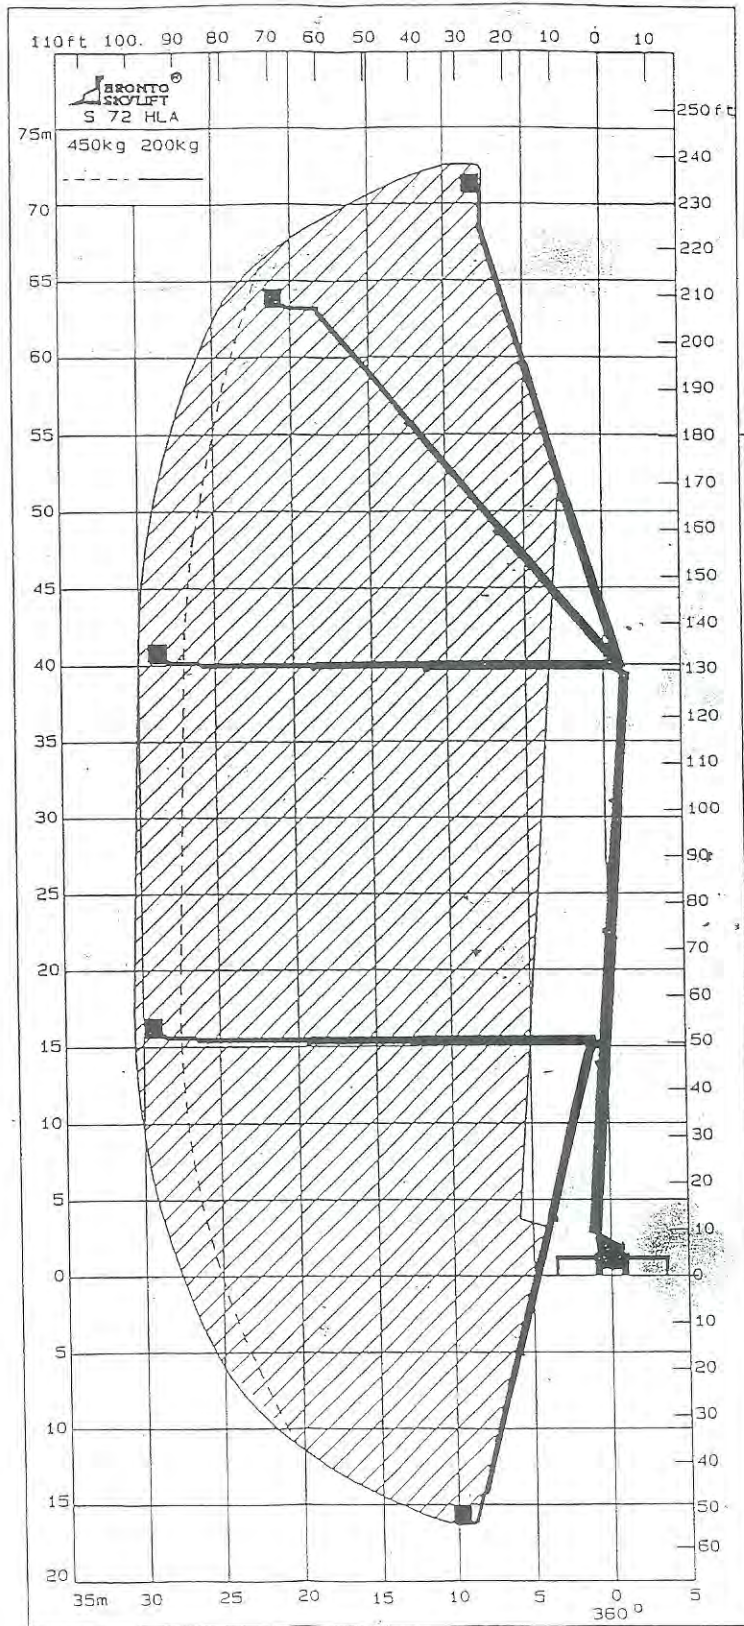

# BRONTO SKYLIFT 72 HLA

## OUTREACH DIAGRAM

Maximum working cage load is 450/200 kg.

**BRONTO SKYLIFT 72 HLA**

**OUTREACH DIAGRAM, ONE SIDE OPERATION**